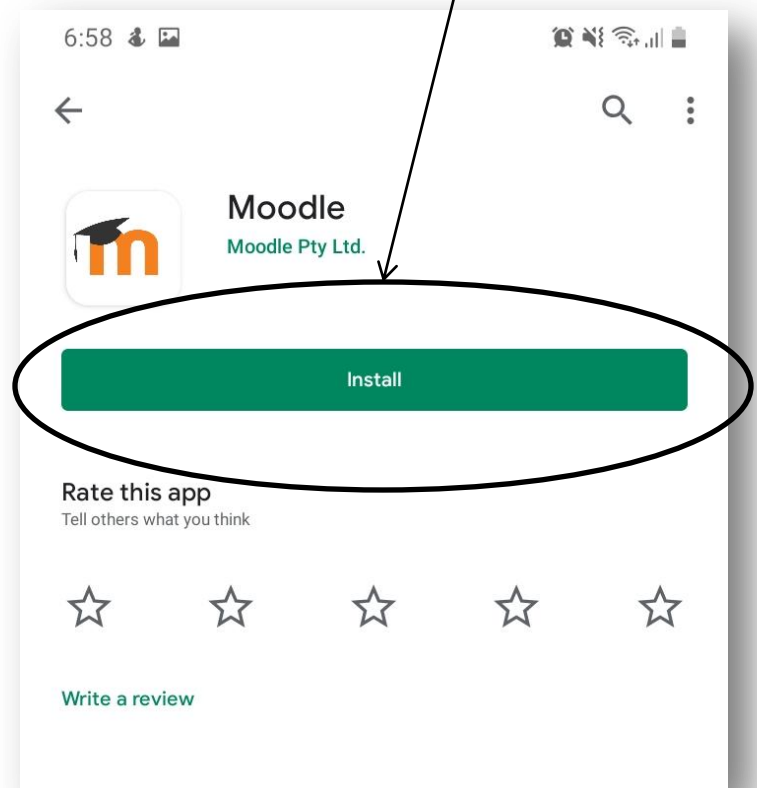

HOW TO SETUP THE **MOODLE** APP

STEP 1

Go to the Apple Store or Google Play Store.

Search for Moodle in the search box.

STEP 2

Click on the Moodle app option

Click INSTALL

STEP 3

STEP 4

Connect to Moodle

Enter the following
web address

Please enter the URL of your Moodle site. Note that it might not be configured to work with this app.

<https://smssvg.org/moodle30/>

CONNECT!

STEP 5

← Log in