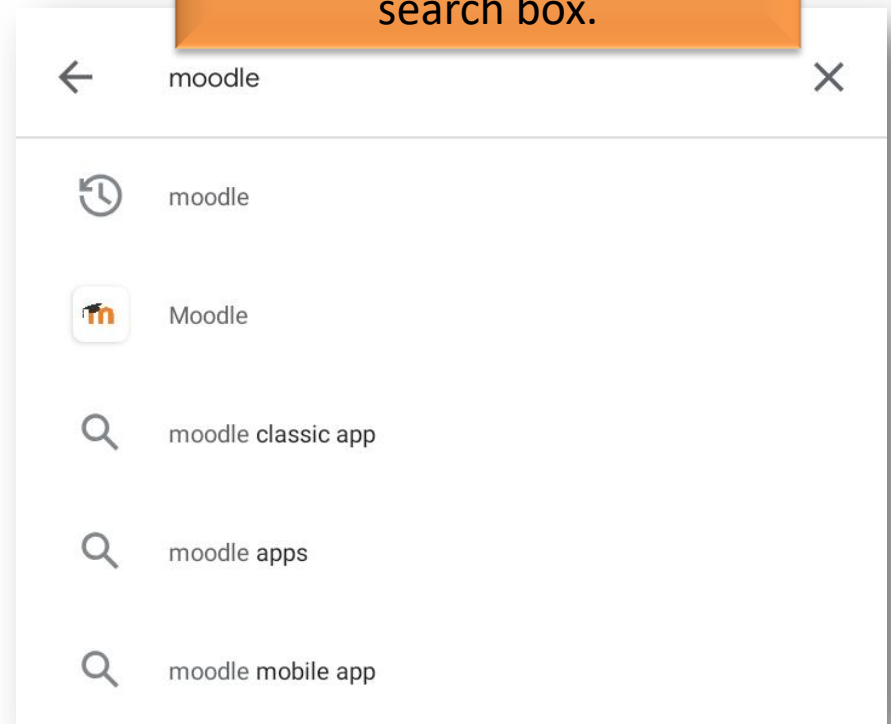

HOW TO SETUP THE **MOODLE** APP

STEP 1

Go to the Apple Store or Google Play Store.

Search for Moodle in the search box.

STEP 2

Click on the Moodle app option

Click INSTALL

STEP 3