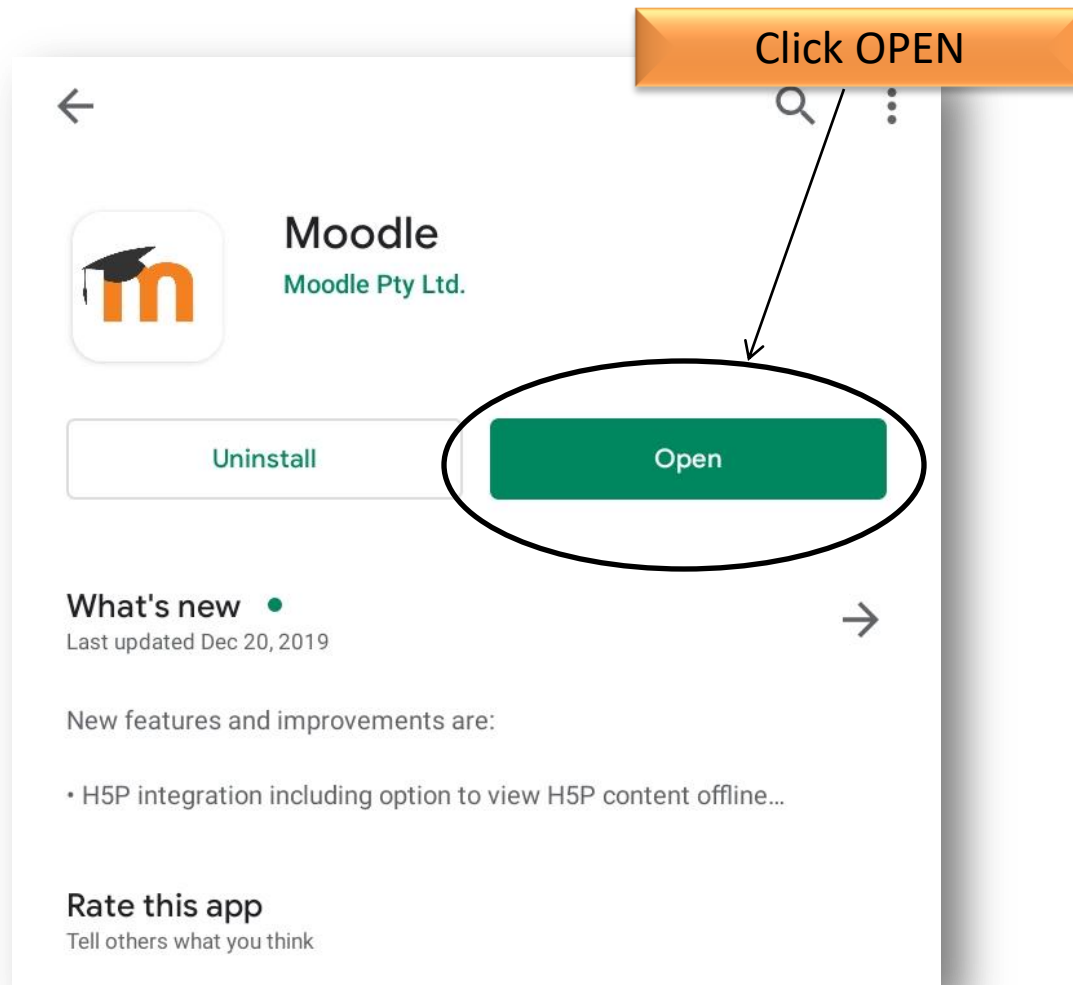

HOW TO SETUP THE **MOODLE** APP

STEP 1

Go to the Apple Store or Google Play Store.

Search for Moodle in the search box.

STEP 2

Click on the Moodle app option

Click INSTALL

STEP 3

STEP 4

Connect to Moodle

Enter the following
web address

Please enter the URL of your Moodle site. Note that it might not be configured to work with this app.

<https://smssvg.org/moodle30/>

CONNECT!

STEP 5

← Log in