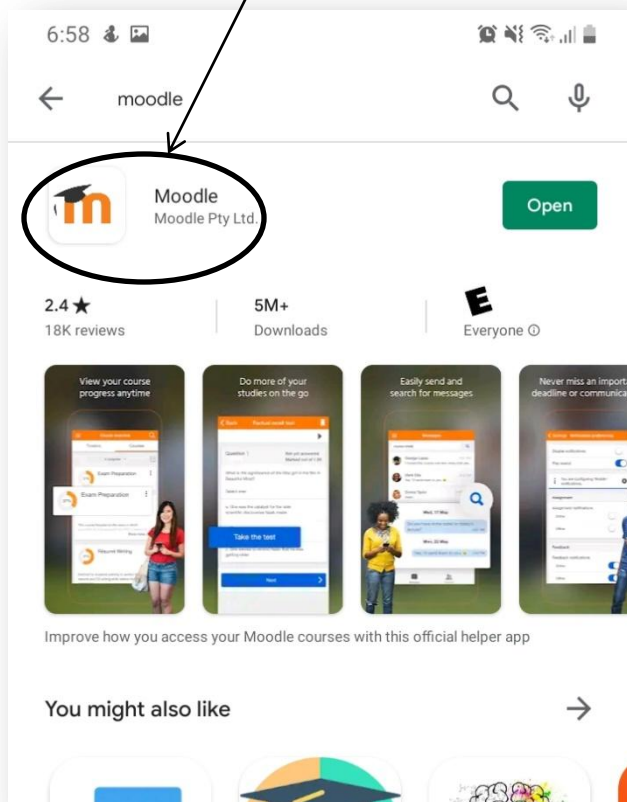

HOW TO SETUP THE **MOODLE** APP

STEP 1

Go to the Apple Store or Google Play Store.

Search for Moodle in the search box.

STEP 2

Click on the Moodle app option

Click INSTALL

STEP 3

STEP 4

Connect to Moodle

Enter the following
web address

Please enter the URL of your Moodle site. Note that it might not be configured to work with this app.

<https://smssvg.org/moodle30/>

CONNECT!

STEP 5

← Log in