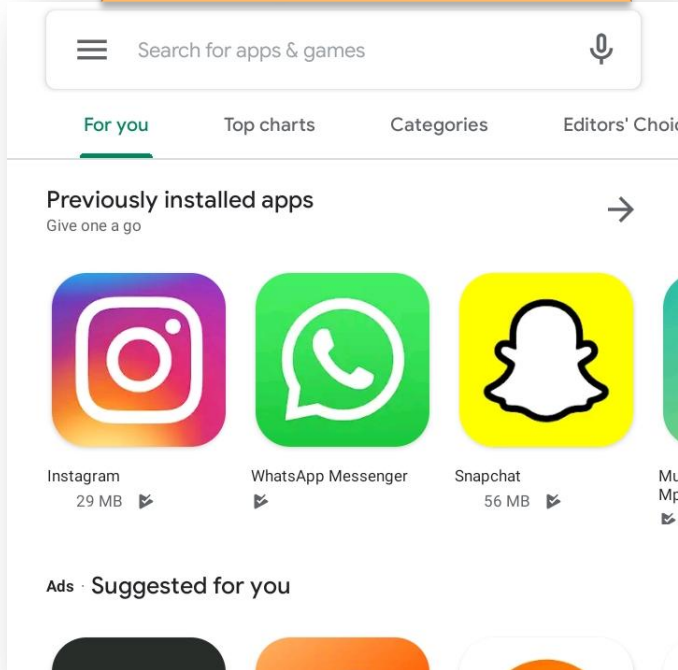

HOW TO SETUP THE **MOODLE** APP

STEP 1

Go to the Apple Store or Google Play Store.

Search for Moodle in the search box.

STEP 2

Click on the Moodle app option

Click INSTALL

STEP 3